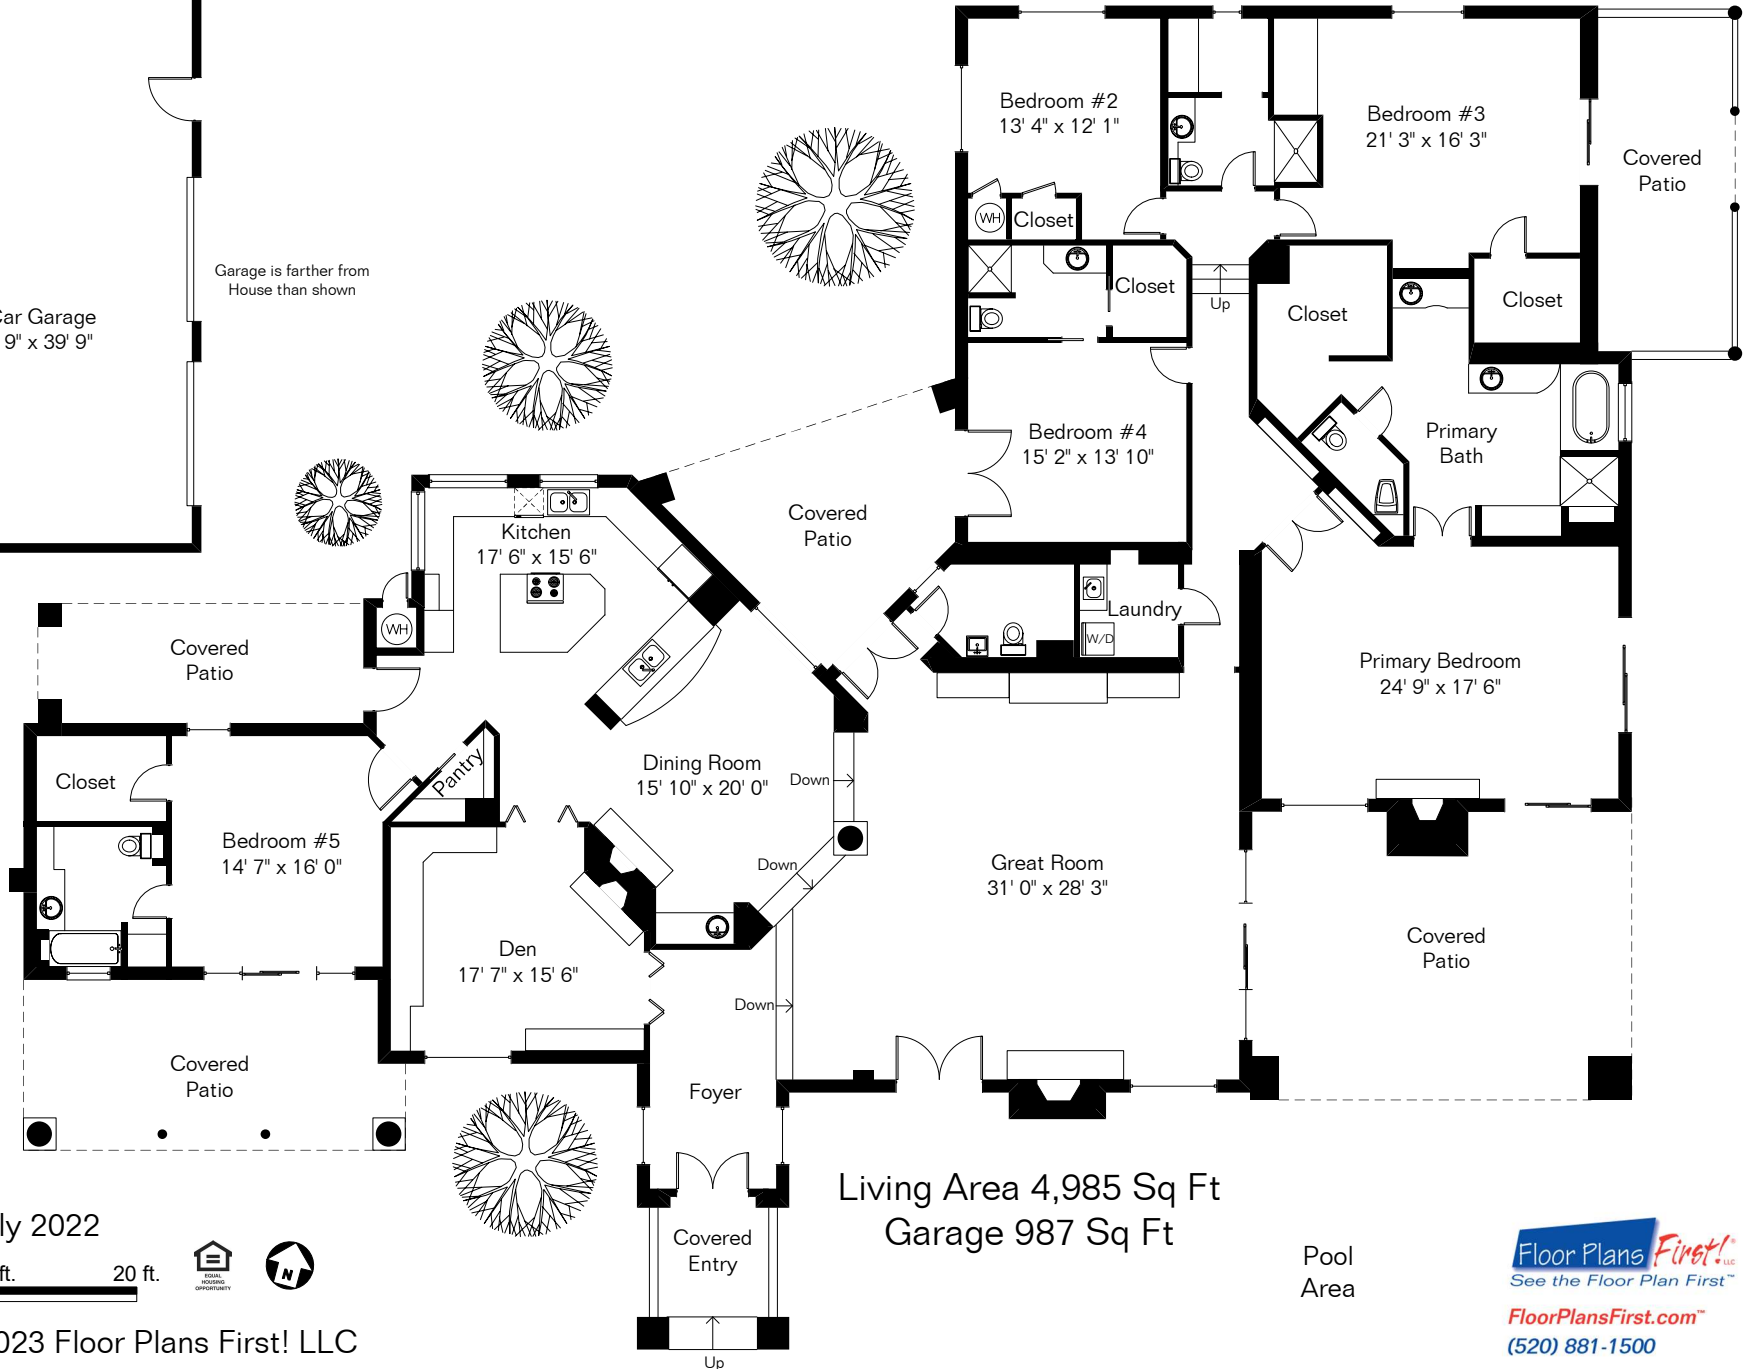

6950 W Sweetwater Dr

Garage is farther from House than shown

The square footages and room size information are deemed to be reliable but are not guaranteed and should be independently verified. This drawing is for marketing purposes only.

Site Visit July 2022

0 ft. 6 ft. 10 ft. 20 ft.

Copyright 2023 Floor Plans First! LLC
All Rights Reserved.

Pool Area

Floor Plans First!
See the Floor Plan First!
FloorPlansFirst.com
(520) 881-1500