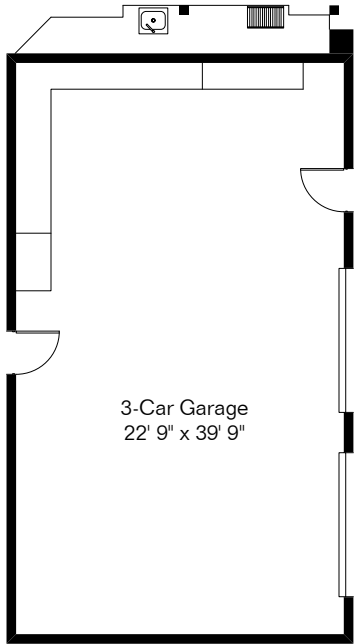

6950 W Sweetwater Dr

Garage is farther from House than shown

The square footages and room size information are deemed to be reliable but are not guaranteed and should be independently verified. This drawing is for marketing purposes only.

Site Visit July 2022

0 ft. 6 ft. 10 ft. 20 ft.

Copyright 2023 Floor Plans First! LLC
All Rights Reserved.

Pool Area

Floor Plans First!
See the Floor Plan First!
FloorPlansFirst.com
(520) 881-1500